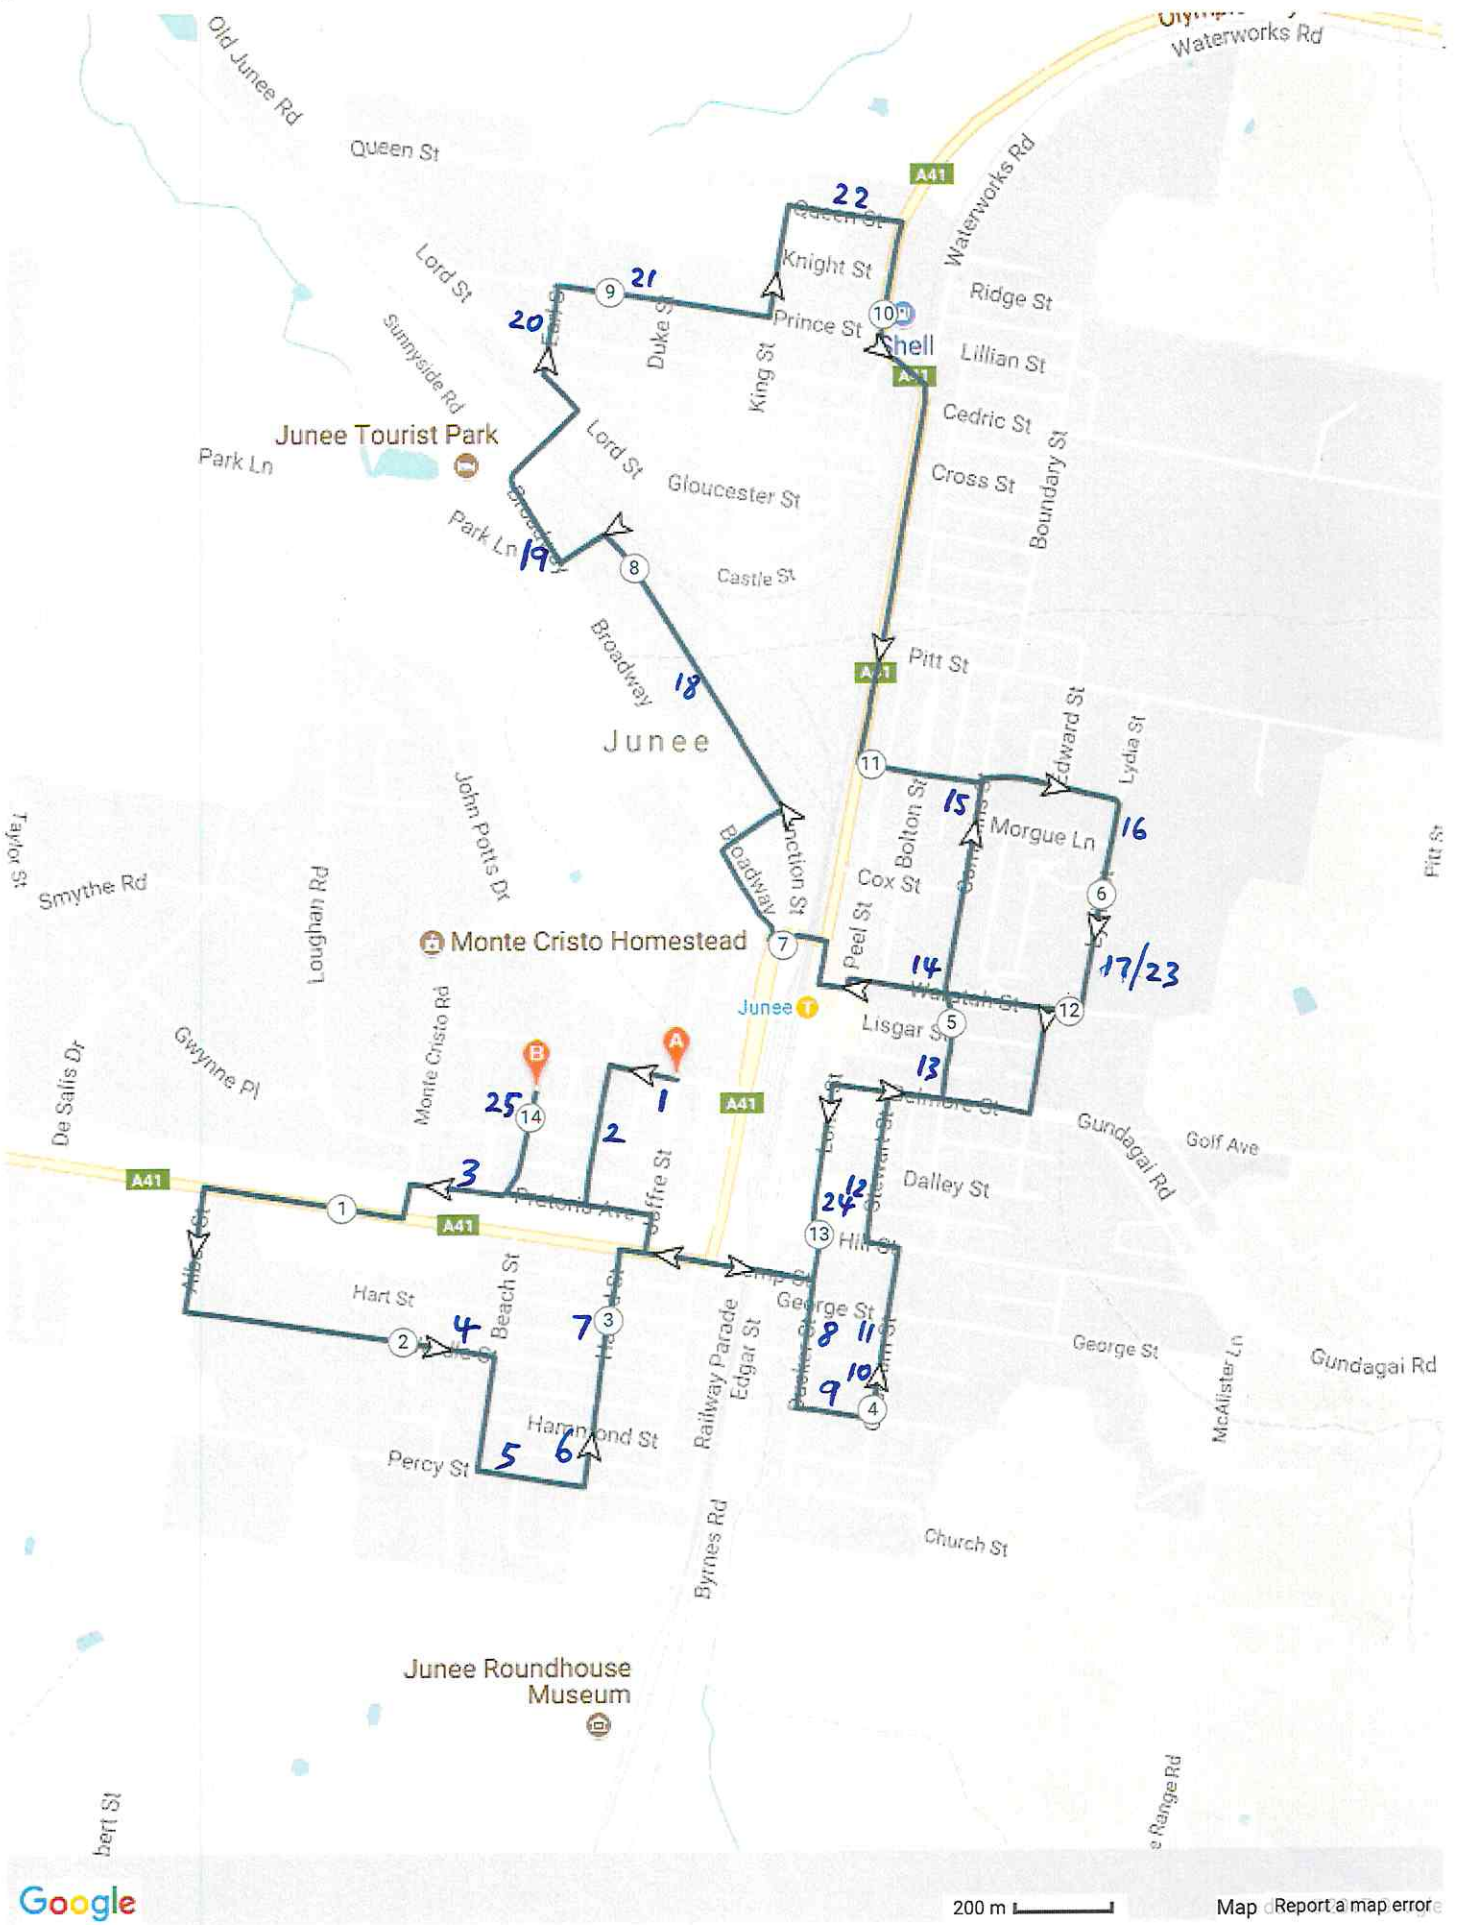

Bus 1, AM Timetable

From Oct 17

1	Stop Anzac & Joffre St	8.08am
2	Stop French & Gallipoli Ave	8.09am
3	Stop Pretoria Ave between Kitchener & Monte Cristo Rd	8.11am
4	Stop Wardle St between Clarence & Beach St	8.14am
5	Stop Cnr Percy & Robert St	8.16am
6	Stop Harold & Hammond St	8.17am
7	Stop Harold St Between Wardle & Thomas St	8.18am
8	Stop Ducker & George St	8.20am
9	Stop Crown St	8.21am
10	Stop Goulburn St Between Crown & William St	8.23am
11	Stop Cnr Goulburn & George St	8.24am
12	Stop Stewart St Junee Public School	8.25am
13	Stop Denison St	8.26am
14	Stop Commins & Waratah St	8.27am
15	Stop Commins & Orr St	8.28am
16	Stop Lydia & Button Ave	8.30am
17	Stop Lydia St Junee High School	8.31am
18	Stop Junction St between Victoria & Egan St	8.36am
19	Stop Broadway Bus Shelter (Caravan Park)	8.37am
20	Stop cnr Earl & Marquis St	8.39am
21	Stop Prince St Between Earl & Duke St	8.41am
22	Stop Junee North Public School	8.43am
23	Stop Junee High School	8.48am
24	Stop Junee Public School	8.51am
25	Stop St Josephs School	8.54am

Bus 1, PM

1	Stop Pickup Junee North School	3.17pm
2	Stop Pickup Junee Public School	3.24pm
3	Stop Cnr Ducker & George St	3.25pm
4	Stop Crown St	3.26pm
5	Stop William St	3.27pm
6	Stop St Joseph's School	3.32pm
7	Stop French St	3.34pm
8	Stop Pretoria Ave between Kitchener & Monte Cristo Rd	3.35pm
9	Stop Wardle St between Hare & Beach St	3.39pm
10	Stop Percy & Robert St	3.41pm
11	Stop Harold & Hammond St	3.42pm
12	Stop Harold & Wardle St	3.43pm
13	Stop Junction St between Victoria & Egan St	3.48pm
14	Stop Broadway Bus Shelter (Caravan Park)	3.50pm
15	Stop Lord & King St	3.53pm
16	Stop Earl & Marquis St	3.55pm
17	Stop Prince & Duke St	3.57pm
18	Stop Duke & Marquis St	3.59pm
19	Stop Illabo Rd & Marquis St	4.00pm
20	Stop Main & Lillian St	4.02pm
21	Stop Ridge St	4.03pm
22	Stop Boundary & Cross St	4.04pm
23	Stop Boundary & Pitt St	4.05pm
24	Stop Bolton & Orr St	4.07pm
25	Stop Cox St	4.08pm
26	Stop Commins & Waratah St	4.10pm
27	Stop Belmore St & Dagmar Ln	4.11pm
28	Stop Hiscock & Ball St	4.13pm
29	Stop Short St	4.15pm
30	Stop Goulburn & Crown St	4.17pm

plotaroute.com - Junee Buses: Bus 1 AM Junee Town 1 (14.054 km)